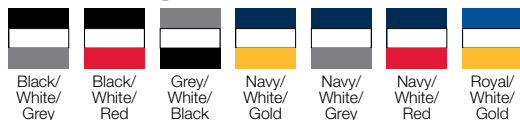

Icarus

Like Icarus, your team will fly towards each challenge in an E-Wing.

colourways

Icarus

Specifications:

MATERIAL:	Heavy Brushed Cotton
DECORATION TYPES:	Embroidery, Digital Transfer
DECORATION AREAS:	<p>Transfer area Centre Front: 50mm h x 100mm w</p> <p>Embroidery areas Centre Front: 58mm h x 120mm w Back (above arch): Text – 10mm h x 95mm w Logo – 45mm h x 45mm w</p>
DESCRIPTION:	<ul style="list-style-type: none"> • Heavy brushed cotton • Structured 6 panel design • Embroidery features on both sides and peak • Pre-curved peak • Embroidered eyelets • Padded cotton sweatband • Fabric strap with gunmetal buckle and tuck-in return
PACKAGING:	25 pieces per poly bag per inner.
CARTON QUANTITY:	150 units
CARTON MEASUREMENTS:	62cm x 40cm x 53cm
CARTON WEIGHT:	16.5kg